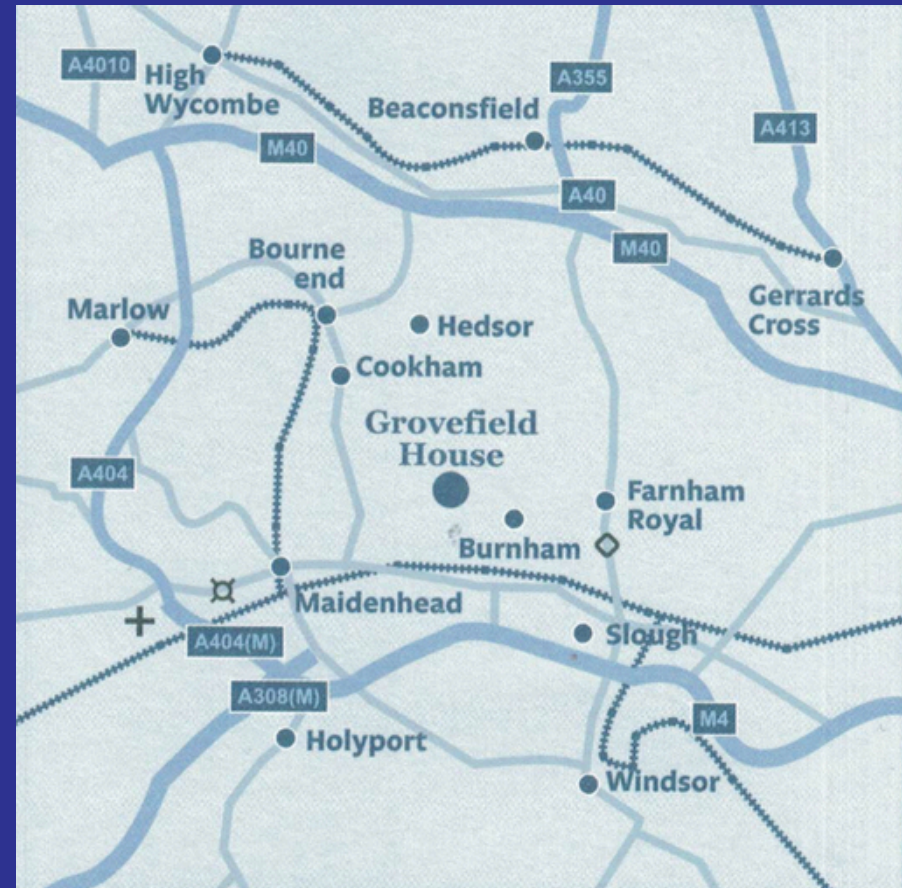

DIRECTIONS AT A GLANCE

By Road:

From M4: Leave at J7 onto the M4 spur. At the roundabout take the 1st exit onto Bath Road - A4 for Maidenhead. At Sainsbury's roundabout take the 3rd exit onto Lent Rise Road. Straight over 1st mini roundabout and again at 2nd on to Taplow Common Road. Grovefield House is only a short distance on your left.

From M40: Leave at J2 and onto A355. Turn right after 200yds. Follow the road to the T-Junction and turn right, then on to Gore Road. Turn right onto Taplow Common Road.

By Rail:

Burnham 2m
Slough 4.5m (express trains to Central London every 6 minutes, taking 20 minutes)

By Air:

Heathrow - 15m/20 minutes
Gatwick - 50m/1 hour

By Helicopter:

On site - N51 32.45* W 000 40.37 198FT AMSL
Landings require prior notice

For further details on our facilities, please go to
www.unohotels.com

Business Parks:

- Foundation Park - 8.5m Maidenhead
- Slough Trading - 2.5m
- Vanwall Park- 7m Maidenhead