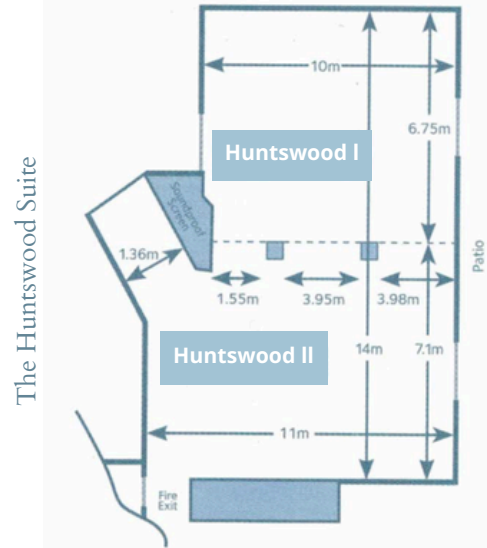

## *Included in our rates:*

- VAT
- Free parking
- Free WiFi

To Book Call **01628603131**

Room Name	Location	Daylight	Length	Width	Height	Theatre	Classroom	Cabaret	U-Shape	Boardroom	Dinner Dance	Reception
Huntswood	G Floor	✓	11.1	14	2.8	150	80	90	70	80	120	150
Huntswood 1	G Floor	✓	10	6.75	2.8	80	40	35	35	35	50	70
Huntswood 2	G Floor	✓	11	7.1	2.8	80	40	35	35	35	60	80
Hamilton	G Floor	✓	8	4.88	2.8	40	18	n/a	15	20	n/a	30
Burnham	G Floor	✓	7.06	6.2	2.8	20	16	n/a	12	12	n/a	n/a