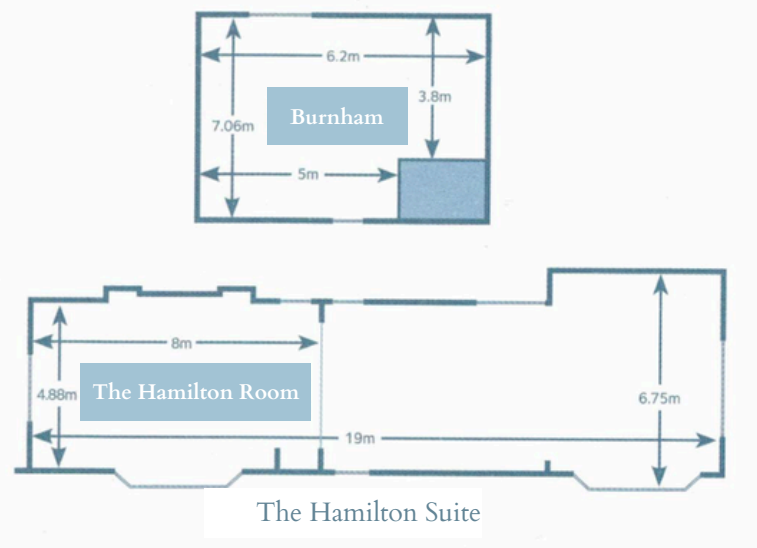

## *Included in our rates:*

- VAT
- Free parking
- Free WiFi

To Book Call **01628603131**

Room Name	Location	Daylight	Length	Width	Height	Theatre	Classroom	Cabaret	U-Shape	Boardroom	Dinner Dance	Reception
Huntswood	G Floor	✓	11.1	14	2.8	150	80	90	70	80	120	150
Huntswood 1	G Floor	✓	10	6.75	2.8	80	40	35	35	35	50	70
Huntswood 2	G Floor	✓	11	7.1	2.8	80	40	35	35	35	60	80
Hamilton	G Floor	✓	8	4.88	2.8	40	18	n/a	15	20	n/a	30
Burnham	G Floor	✓	7.06	6.2	2.8	20	16	n/a	12	12	n/a	n/a